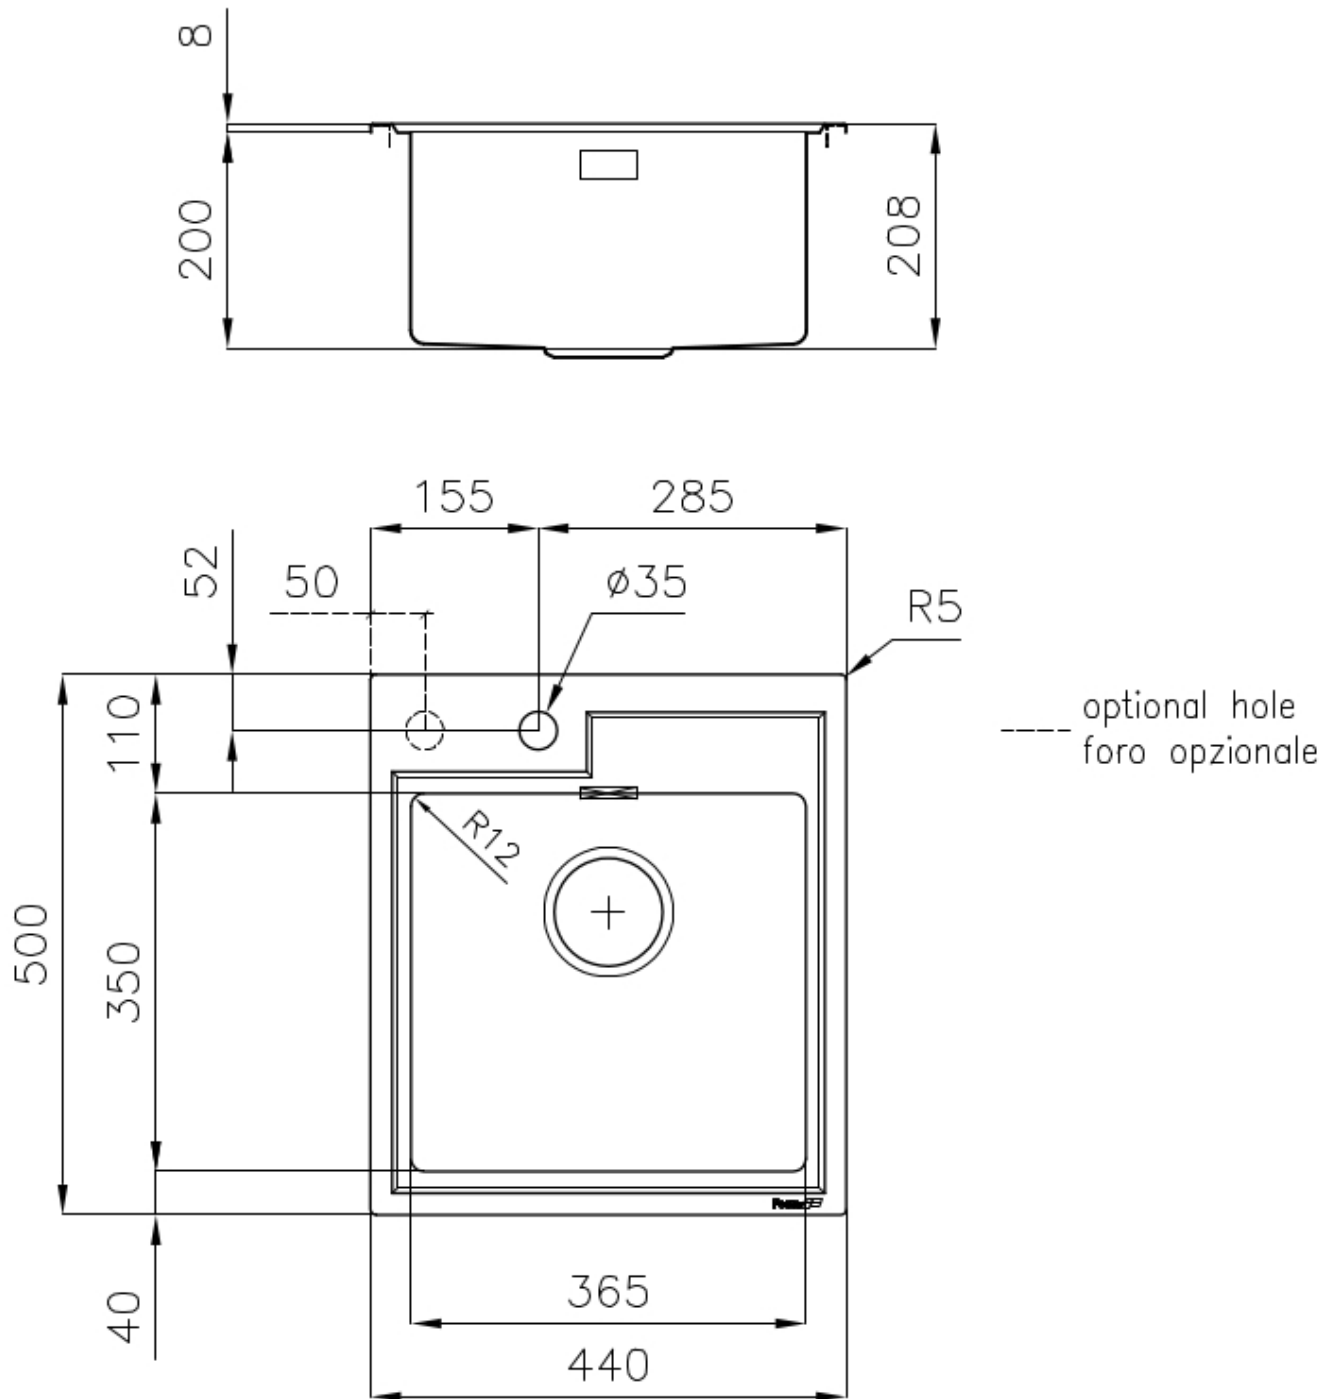

Base 45 cm

Dimensions 440x500 mm

Standard fittings Fixing hooks, gasket, drain, overflow and siphon, boxed packing

Mixer holes 1 standard hole - 2nd hole on request

Built-in hole 420x480 mm

Drainer No

Width 44 cm

Bowl dimension 365x350mm

Number of bowls 1 bowl

Waste fitting 3,5" drain

FEATURES

Deep bowls This bowls reach an important depth, over 20 cm, thanks to the advanced production technology, that can be offer great capiciency and practicity in all the washing operations.

High thickness 1mm thick steel. A significant thickness, which guarantees the maximum sturdiness and durability.

Perimetral overflow The overflow is always a security on the Foster sinks that prevents the overflow of water in case of oversights. The perimeter drain solution improves aesthetics thanks to its square and essential shape.

Small radius Bowls with squared shapes with a modern design and an increased capacity, for a minimal aesthetics connected with an extreme practicity.

TECHNICAL DATA

GALLERY

OPTIONAL ACCESSORIES

Iroko-wood chopping board
8643 117